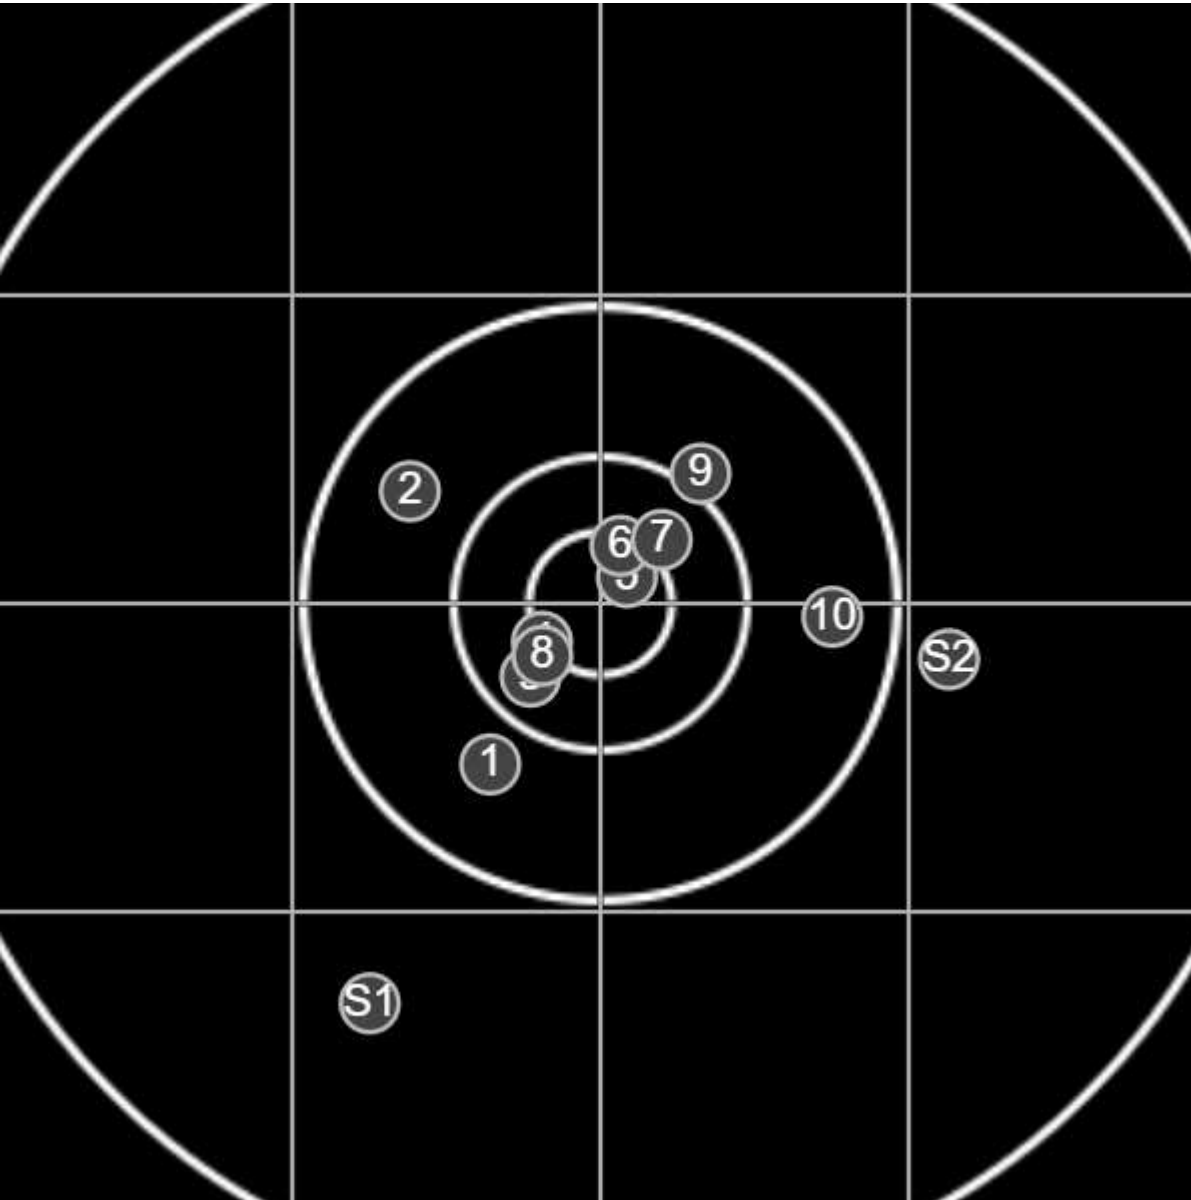

**SILVER
MOUNTAIN
TARGETS**
Made in Canada

true
4/25/2026
1:27:41 PM

BRC Series Shoot
Series 4
500yd

BRC T4 [-57]
AU-500y

Group: 190.0 mm
(182.2w x 125.4h)

(F)

Shooter
Mal Wright[m24]

56.4

FINAL

v: 1885, sd: 20.9

#	fps	score
10	1897	5
9	1893	5
8	1885	X
7	1876	6
6	1918	X
5	1897	X
4	1873	X
3	1883	6
2	1890	5
1	1833	5
S2	1901	(4)
S1	1885	(4)

**SILVER
MOUNTAIN
TARGETS**
Made in Canada

true
4/25/2026
2:28:13 PM

BRC Series Shoot
Series 4
500yd

BRC T4 [-57]
AU-500y

Group: 137.4 mm
(121.5w x 117.5h)

(F)

Shooter
Mal Wright[m24]

57.2

FINAL

v: 1915, sd: 18.7