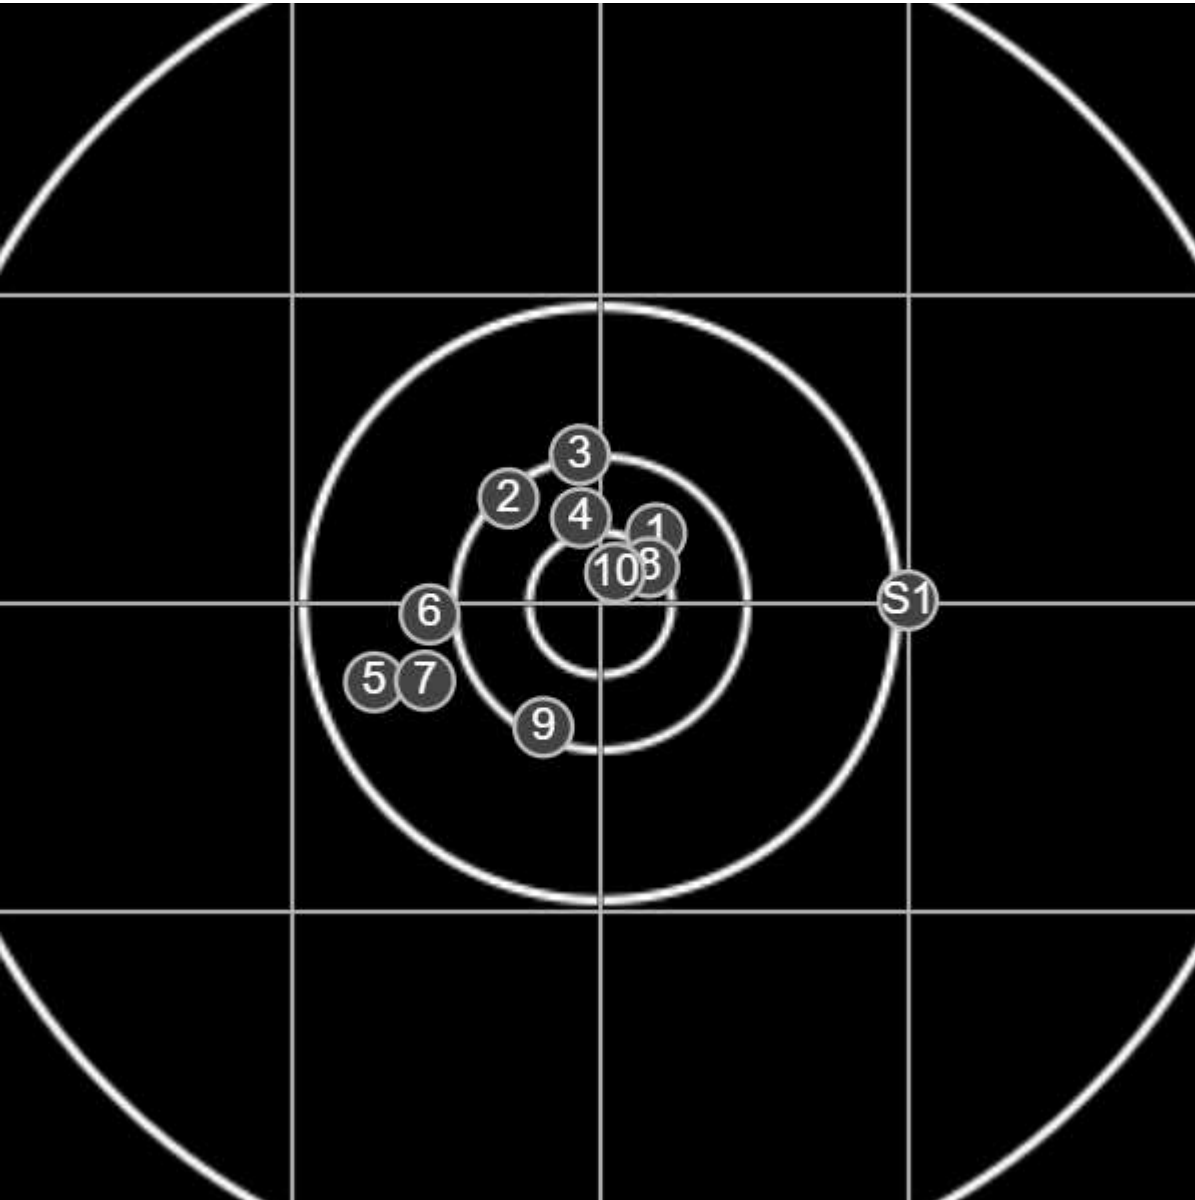

BRC Series Shoot
Series 4
500yd

BRC T4 [-57]
AU-500y

Group: 137.4 mm
(121.5w x 117.5h)

(F)

Shooter
Mal Wright[m24]

57.2

FINAL

v: 1915, sd: 18.7